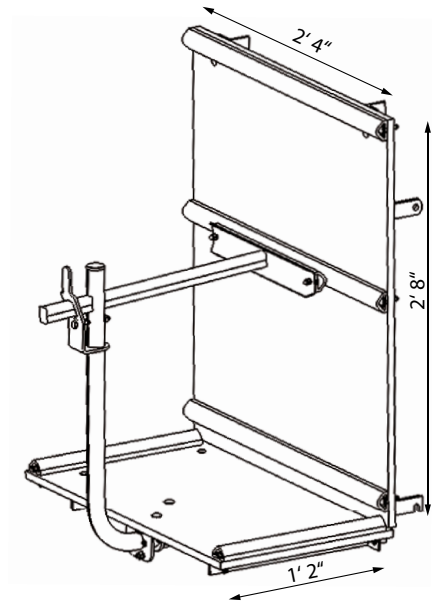

- ★ Quick installation ★
- ★ Specialized for needs in solar / photovoltaic installations ★
- ★ German engineered ★

Solar platform

TECHNICAL DATA

Load capacity	550 lbs
Lifting speed	70 ft/min
Lifting height	100 ft
Power supply	1.6 hp/120 V/60 Hz