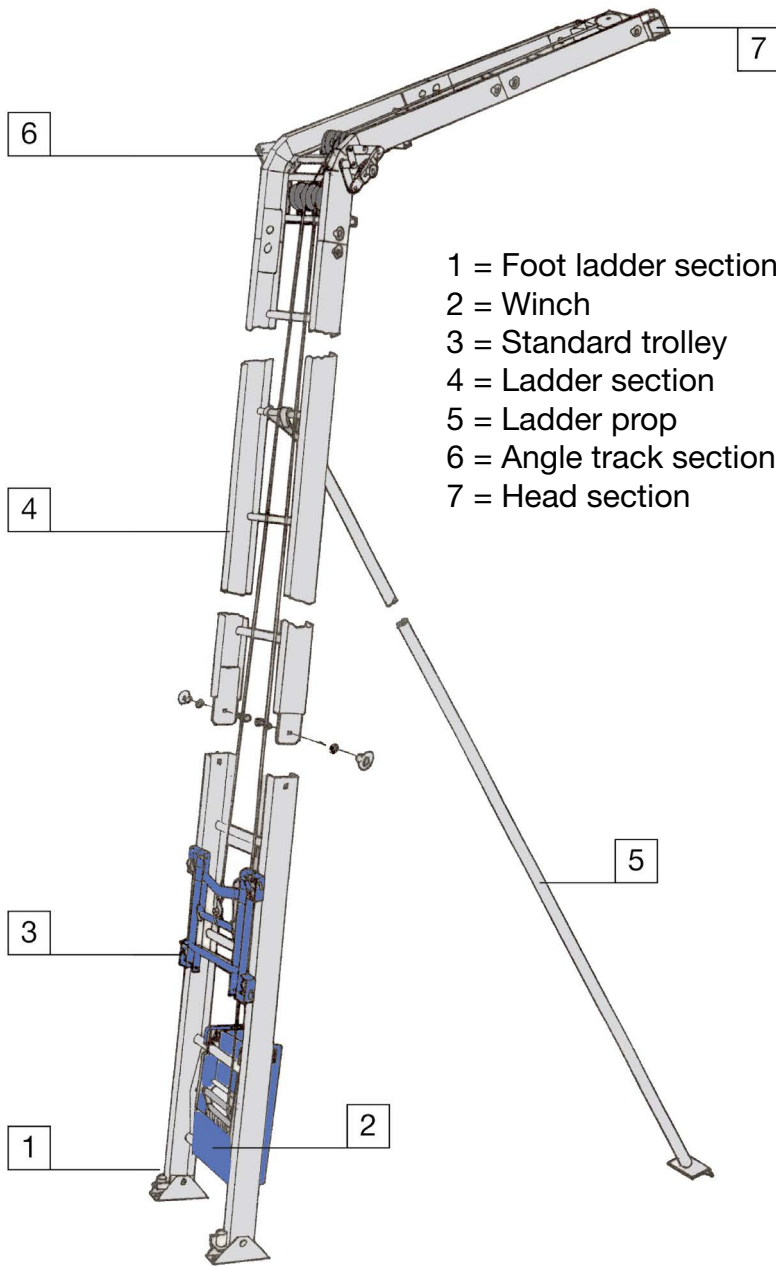

- ★ Quick installation ★
- ★ Specialized for needs in solar / photovoltaic installations ★
- ★ German engineered ★

Solar platform

TECHNICAL DATA

Load capacity	550 lbs
Lifting speed	70 ft/min
Lifting height	100 ft
Power supply	1.6 hp/120 V/60 Hz